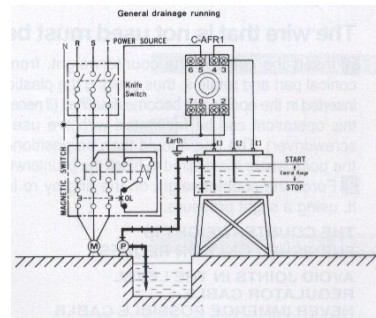

สวิตช์ลู่กลอย C-AFR1 8 ขาไม่แถมซ็อกเก็ต

ราคา 800 บาท

LOADLESS RELAY C-AFR1

■ FEATURES:

- Suitable for water supply and drainage.
- Plug in assembly, compact volume, easy for installation and replacement.
- Probes E1-E3 are live with low voltage (A.C. 8 volts)
- LED are provided to indicate operating condition.

SPECIFICATIONS:

- RATED VOLTAGE : 110 or 220V AC.
- CONTROL OUTPUT : 250V 5AAC.
- OPERATING VOLTAGE RANGE : 85 TO 110% OF RATED VOLTAGE

CONNECTIONS

General water-supply or drainage running

1. WATER SUPPLY

- Connect electromagnetic switch coil terminal MS to 6.
- The pump stops when water level reaches E1 and starts when water level drops below E2.

2. DRAINAGE

- Connect electromagnetic switch coil terminal MS to 5.
- Pump starts when water level reaches E1 and stops when level drops below E2.

โซลินอยด์ เบรก

SOLENOID	PUSH OR PULL	RATED STROKE (mm)	RATED PULL (KG)	RATE SERVICE	RATE VOLTAGE (AC)	RATE CYCLES	LxWxH	PLUNGER WEIGHT (kg)	TOTAL WEIGHT (kg)	ราคา
TAS-5 220V	Push Pull Combined	15	1	Continuous	220 V	50/60 HZ	93x49x50	0.114	0.40	680
TAS-10 220V		15	1.5				93x53x50	0.138	0.45	750
TAS-15 220V		15	2				93x57x50	0.153	0.50	900
TAS-30 220V		20	5				130x80x63	0.393	1.45	1,700
TAS-15 110V		15	2		110 V		93x57x50	0.153	0.50	900