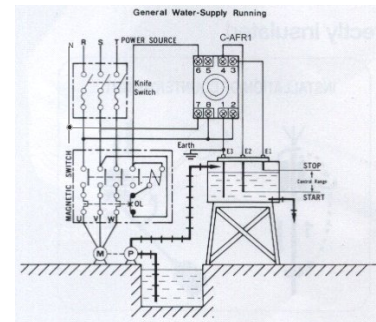

สวิตช์ลู่กลอย C-AFR1 8 ขาไม่แถมซ็อกเก็ต

ราคา 800 บาท

LOADLESS RELAY C-AFR1

■ FEATURES:

- Suitable for water supply and drainage.
- Plug in assembly, compact volume, easy for installation and replacement.
- Probes E1-E3 are live with low voltage (A.C. 8 volts)
- LED are provided to indicate operating condition.

SPECIFICATIONS:

- RATED VOLTAGE : 110 or 220V AC.
- CONTROL OUTPUT : 250V 5AAC.
- OPERATING VOLTAGE RANGE : 85 TO 110% OF RATED VOLTAGE

CONNECTIONS

General water-supply or drainage running

1. WATER SUPPLY

- Connect electromagnetic switch coil terminal MS to 6.
- The pump stops when water level reaches E1 and starts when water level drops below E2.

2. DRAINAGE

- Connect electromagnetic switch coil terminal MS to 5.
- Pump starts when water level reaches E1 and stops when level drops below E2.

โซลินอยด์ เบรก

SOLENOID	PUSH OR PULL	RATED STROKE (mm)	RATED PULL (KG)	RATE SERVICE	RATE VOLTAGE (AC)	RATE CYCLES	LxWxH	PLUNGER WEIGHT (kg)	TOTAL WEIGHT (kg)	ราคา
TAS-5 220V	Push Pull Combined	15	1	Continuous	220 V	50/60 HZ	93x49x50	0.114	0.40	680
TAS-10 220V		15	1.5				93x53x50	0.138	0.45	750
TAS-15 220V		15	2				93x57x50	0.153	0.50	900
TAS-30 220V		20	5				130x80x63	0.393	1.45	1,700
TAS-15 110V		15	2		110 V		93x57x50	0.153	0.50	900